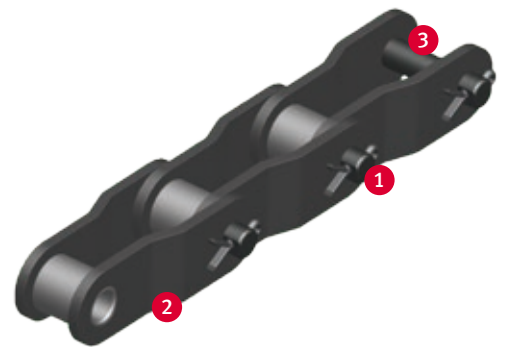

i For dimensions see catalogue
High-performance Roller and Conveyor Chains

Highlights

- 1 Induction hardened, heat treated alloy steels for extra wear resistance, strength and ductility.
- 2 Precisely finished and case hardened tubular bushes for excellent wear resistance.
- 3 Precisely stamped, finished and heat-treated plates for high strength, wear and fatigue resistance.
- 4 Rollers precisely finished and heat treated for excellent wear and impact resistance.

ELITE® Rotary Drive Chains

Rotary Drive Chains – extremely strong

To compliment our conveyor chain range is **ELITE Rotary Drive Chain** from iwis. Primarily designed for power transmission where extreme loads and environments dictate a rugged, cost effective solution, ELITE Rotary Chains are the perfect solution. Manufactured to ISO 3512/ANSI B 29.10/DIN 8182 they are easy to lengthen or shorten due to cotted pin retention so no special tooling is required.

Highlights

- 1 Cotted pins allowing ease of maintenance, durability and strength.
- 2 Precisely stamped hardened and tempered plates for high strength, wear and fatigue resistance.
- 3 Induction hardened, heat treated alloy steel for durability, wear resistance and strength.